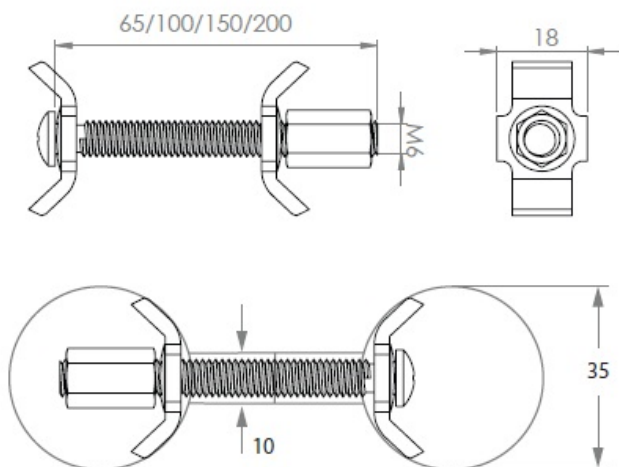

PRODUCT SHEET

Description:

Worktop Connector Bore Hole $\varnothing 35$ mm, Screw M6x65mm, Steel BZP

Item number:

11.04.425-1

Units	Box	Carton	HS Code	Barcode
Set	1	400	7318190090	
				5704866013543

SISO A/S

Mileparken 11
DK-2740 Skovlunde
Denmark
VAT: DK 24786013

Phone +45 45 830 900

www.siso.dk
siso@siso.dk

Danske Bank
Nytorv Branch
Copenhagen
SWIFT: DABADKKK

Account no.
4180 3112 112936
IBAN Account
DK7230003112112936