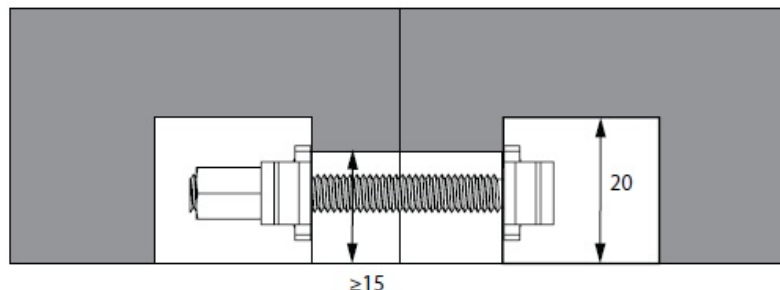

PRODUCT SHEET

Description:

Worktop Connector Bore Hole $\varnothing 35$ mm, Screw M6x65mm, Steel BZP

Item number:

11.04.425-1

Units	Box	Carton	HS Code	Barcode
Set	1	400	7318190090	
				5704866013543

SISO A/S

Mileparken 11
DK-2740 Skovlunde
Denmark
VAT: DK 24786013

Phone +45 45 830 900

www.siso.dk
siso@siso.dk

Danske Bank
Nytorv Branch
Copenhagen
SWIFT: DABADKKK

Account no.
4180 3112 112936
IBAN Account
DK7230003112112936